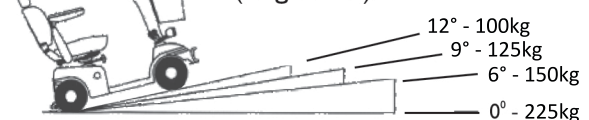

ROCKY 8

*(Single user)

SHOPRIDER®
shoprider.com.au *Mobility*

For your nearest Distributor call 1800 672 633
Or visit our Web Site at www.shoprider.com.au

Your Authorised dealer