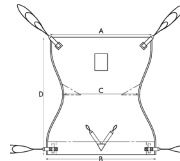

Jr	S	M	L	XL
A	690	770	890	1050	1180
B	740	810	905	1095	1260
C	510	590	665	825	1010
D	620	850	940	1075	1310
Code	701203	701206	701209	701212	701215