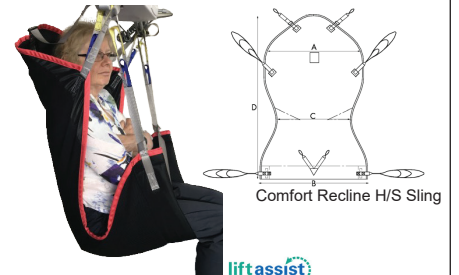

liftassist
Allday Spacer