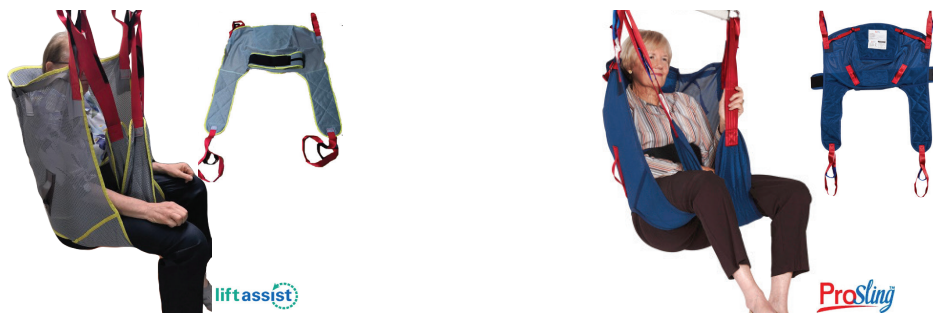

Hygiene Head Support Slings

	Jr | XS	S	M	L	XL	XXL
liftassist Mesh	700703	700706	700709	700712	700715	700718
ProSling Mesh	- N/A -	SL246181	SL246281	SL246381	SL246481	SL246581