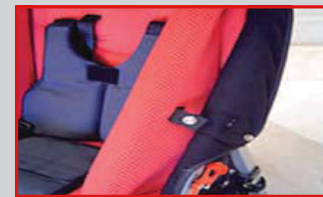

## Features

Lightweight aluminium frame

Double X-Fold structure

Rear wheel brakes

5-point harness (height adjustable)

Easy hook-on footrest

Footrest height adjustment

## Optional accessories

Sunshade

Padded Boot

Rain/Wind Shield

Framed Raincover

Shopping Basket

Lateral Support

Chest Pad