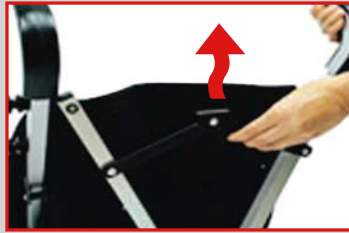

How to fold

1