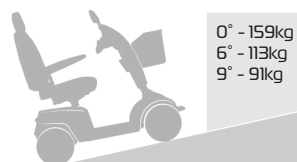

ASK FOR THE BRAND

shopprider.com.au

IMPORTANT NOTE:
It is the responsibility of the user to ensure the suitability of this product for its intended use. The user should consult their appropriate healthcare professional if unsure of the correct product usage for their unique circumstances.